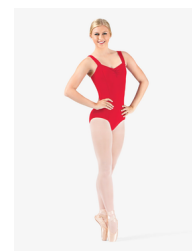

UNIFORM:

THEATRICALS

ADULT COTTON PINCH FRONT TANK

COTTON DANCE LEOTARD - GARNET

STYLE NO: N5501

MARIIA CROWN
STYLE 34825 WOMENS MOCK
WRAP PULL-ON SKIRT - WHITE
STYLE NO: ME636

BLACK CAPRI LEGGINGS
FOR ALL OTHER CLASSES